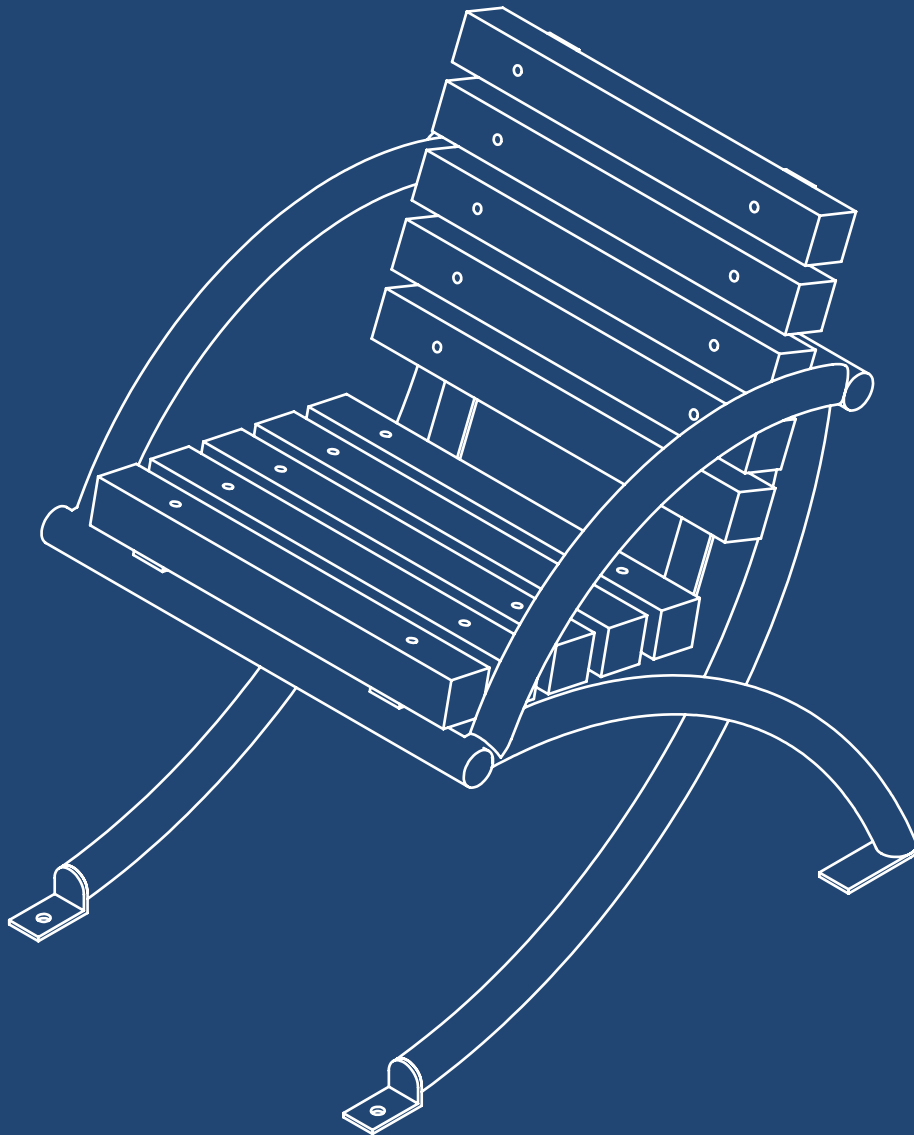

Chairs and Tables

DSA Sfera

SM-008-AI-PR-CDB

DSA Sfera

SM-008-AI-PR-CDB

Material and Colors

Stainless steel

Recycled plastic

Finish:

Polished

General Dimensions:

He: 28.93" / Wi: 28.34" / Le: 21.65"

Weight:

44 lb

Mesuares in inches

Frontal View