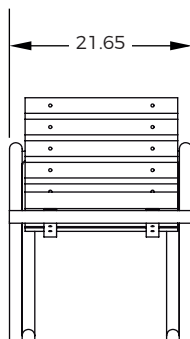

Finish:

Polished

General Dimensions:

He: 28.93" / Wi: 28.34" / Le: 21.65"

Weight:

44 lb

Mesuares in inches

Frontal View