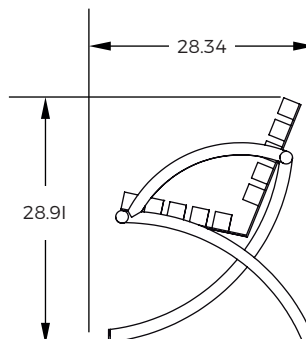

Finish:

Polished

General Dimensions:

He: 28.93" / Wi: 28.34" / Le: 21.65"

Weight:

44 lb

Mesuares in inches

Frontal View

Lateral View

©2021 URBANMOBILIA® THE DIMENSIONS OR SPECIFICATIONS OF THIS PRODUCT MAY CHANGE WITHOUT NOTICE.
THIS DESIGN IS CURRENTLY IN REGISTRATION PROCESS